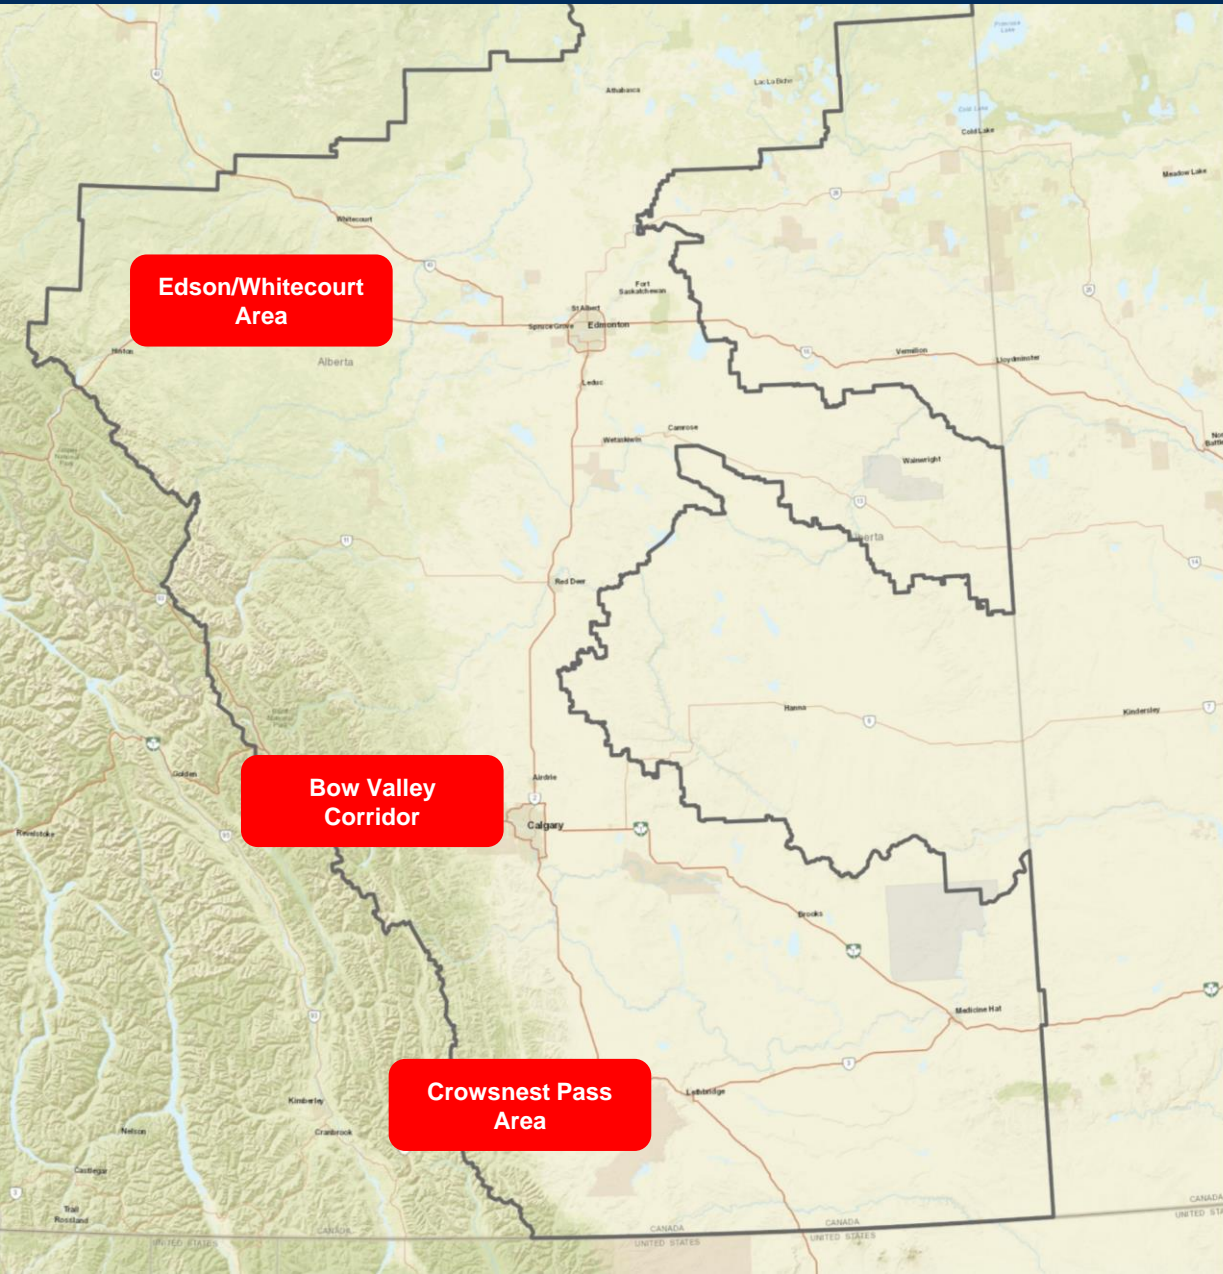

Public Safety Power Shutoff will be implemented in 2025

- » Yellowhead County, Woodlands County and portions of Edson and Whitecourt
- » Starting March 1, 2025

- » Crowsnest Pass
 - » May 1, 2025

- » Bow Valley Corridor
 - » June 1, 2025