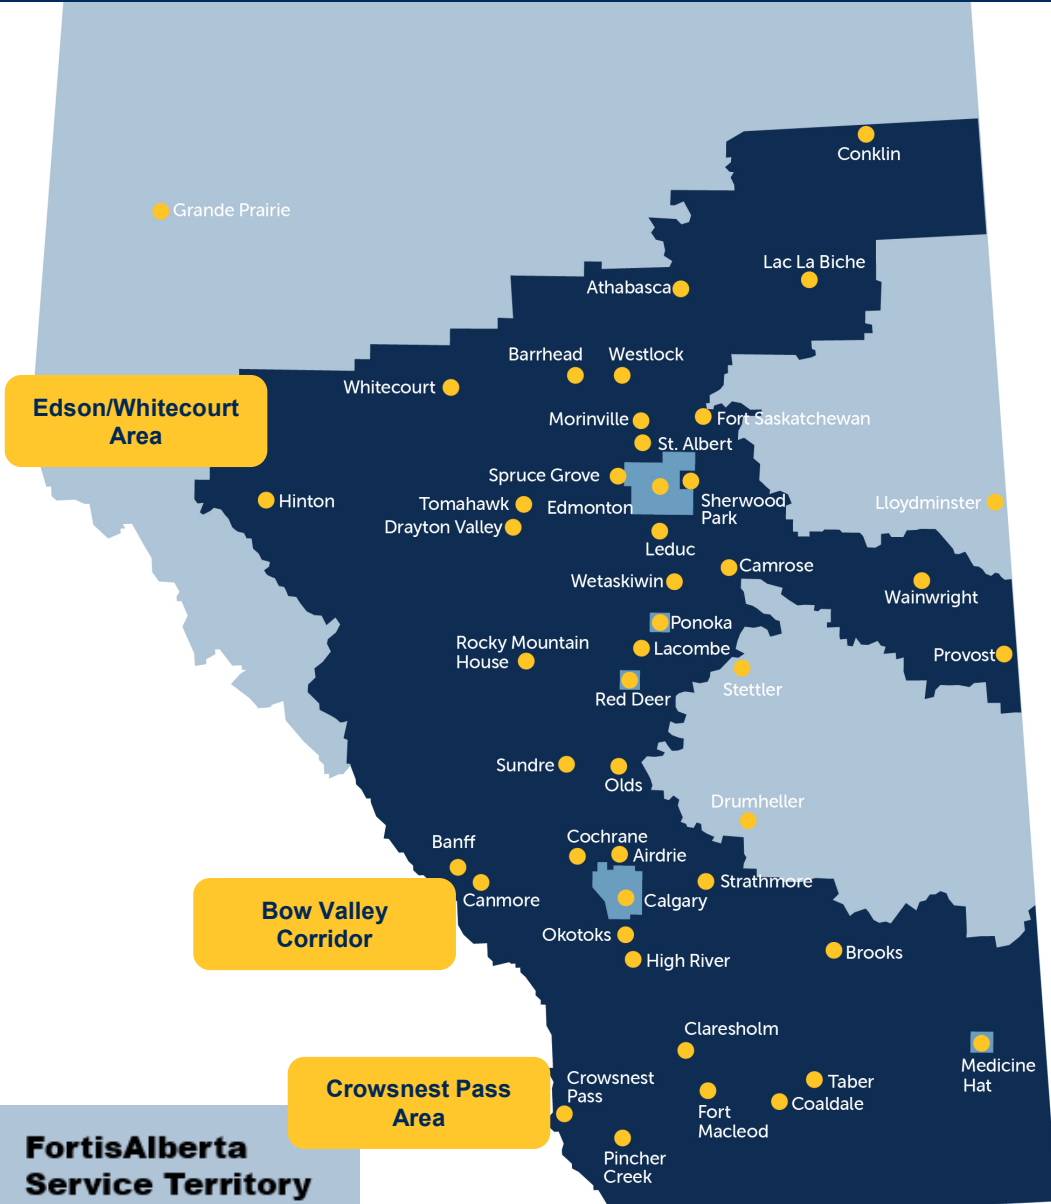

Public Safety Power Shutoff 2025 Wildfire Season Launch

» Yellowhead County, Woodlands County and portions of Edson and Whitecourt
» Starting March 1, 2025

» Crowsnest Pass
» Starting May 1, 2025

» Bow Valley Corridor
» Starting June 1, 2025

Visit fortisalberta.com/PublicSafetyPowerShutoff for more information.